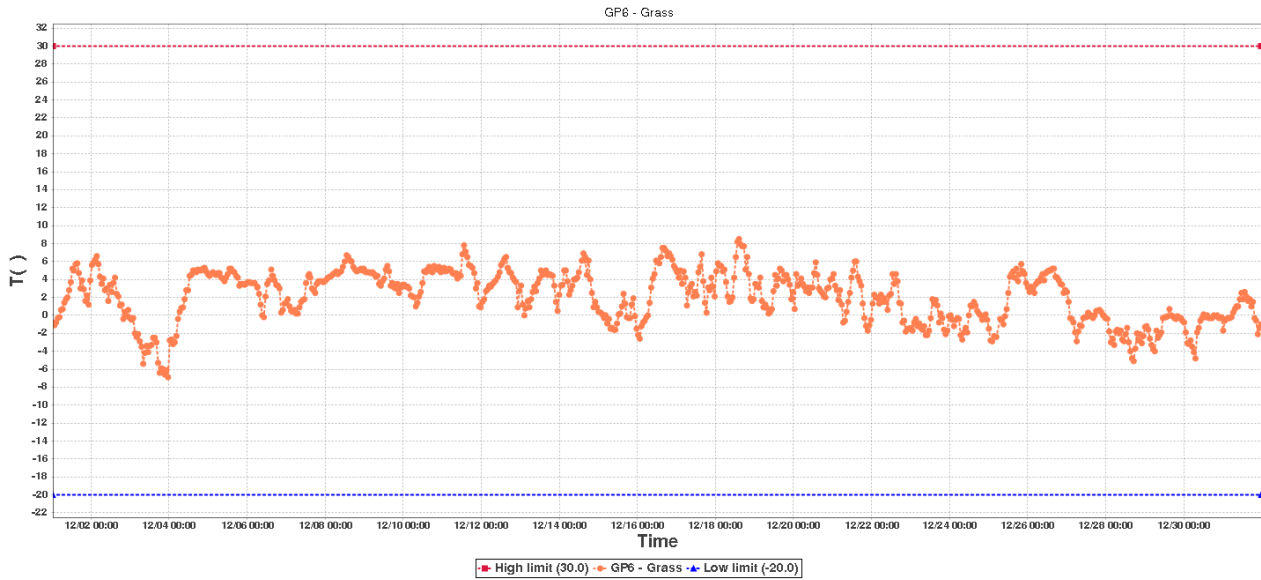

## Device Information

Device ID:	50963466130496808682	Device SUB-ID:	0
Device Name:	GroundProbe-3	Device Model:	RCW-600WiFi

## Description:

Hours to monitor: 743.0

## GP5 - ConcreteSummary

High limit:	30.0	Start Time:	2020/12/01 00:34:54(GMT+00:00)
Low limit:	-20.0	End Time:	2020/12/31 23:35:02(GMT+00:00)
Max:	7.0	Data Points:	735
Min:	-2.9		
Average:	2.4		

## GP6 - GrassSummary

High limit:	30.0	Start Time:	2020/12/01 00:34:54(GMT+00:00)
Low limit:	-20.0	End Time:	2020/12/31 23:35:02(GMT+00:00)
Max:	8.5	Data Points:	735
Min:	-6.9		
Average:	2.0		

Data List