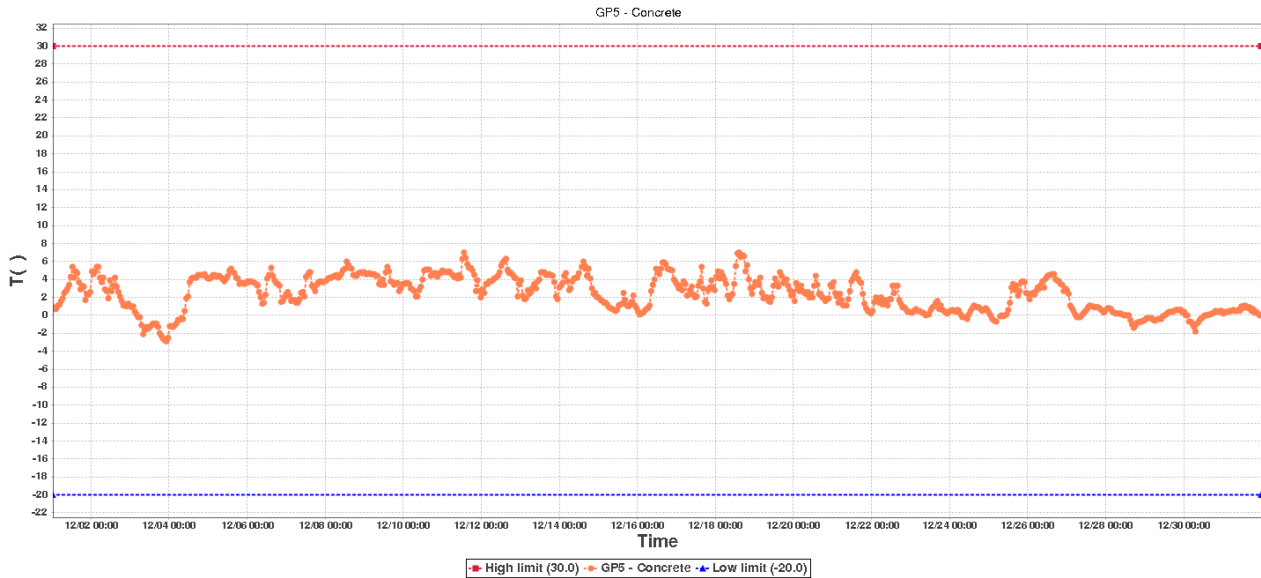

## Device Information

Device ID:	50963466130496808682	Device SUB-ID:	0
Device Name:	GroundProbe-3	Device Model:	RCW-600WiFi

## Description:

Hours to monitor: 743.0

## GP5 - ConcreteSummary

High limit:	30.0	Start Time:	2020/12/01 00:34:54(GMT+00:00)
Low limit:	-20.0	End Time:	2020/12/31 23:35:02(GMT+00:00)
Max:	7.0	Data Points:	735
Min:	-2.9		
Average:	2.4		

## GP6 - GrassSummary

High limit:	30.0	Start Time:	2020/12/01 00:34:54(GMT+00:00)
Low limit:	-20.0	End Time:	2020/12/31 23:35:02(GMT+00:00)
Max:	8.5	Data Points:	735
Min:	-6.9		
Average:	2.0		

Data List